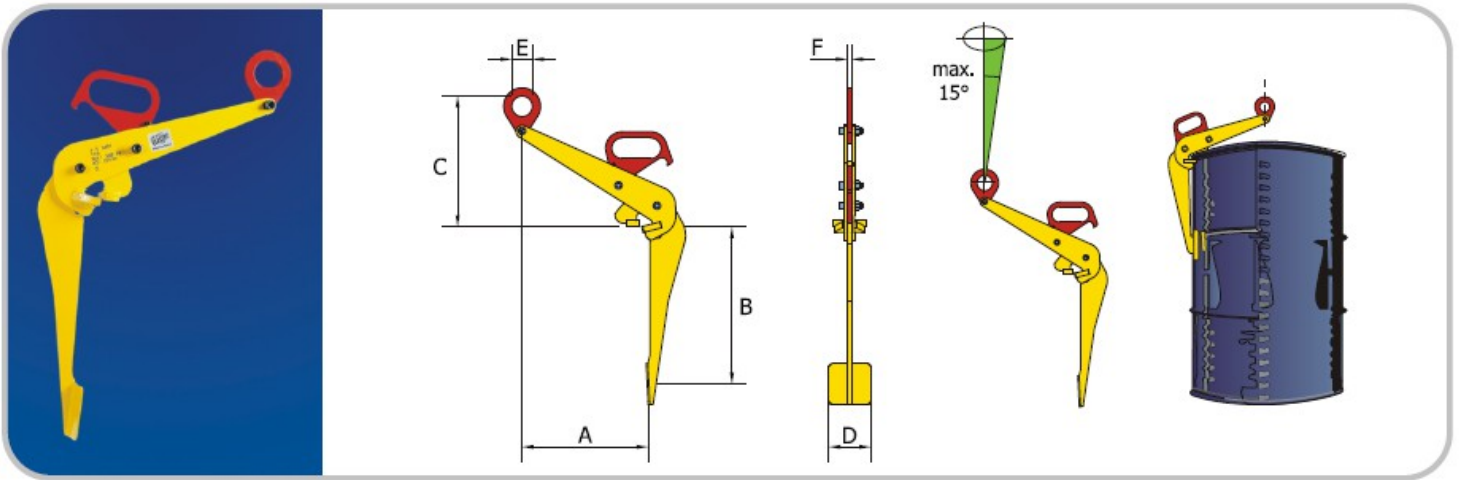

Drum clamp type TVKH

- For lifting, handling and transporting of (oil)drums, where the drums have to stay in a horizontal position.
- Capacity 0.6 tons.

Ref. nr.	Type	Capacity (kg)	Dimensions in mm						Weight (kg)
			A	B	C	D	E	F	
828100	TVKH	600	300	375	290	80	50	10	7