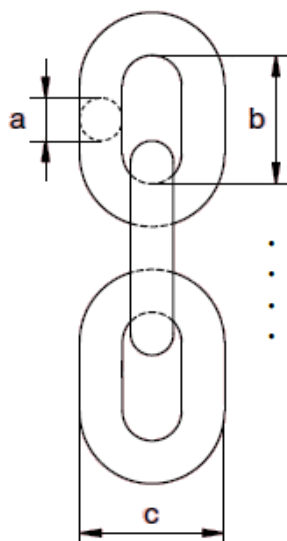

## Lifting chain grade 10

- **Material** : alloy steel, grade 10, quenched and tempered
- **Safety factor** : MBL equals 4 x WLL
- **Finish** : painted blue
- **Certification** : at no extra charge this product can be supplied with a works certificate, manufacturer test certificate and/or EC Declaration of Conformity

working load limit	diameter	length inside	width outside	links per meter	length per drum	weight per mtr
t	a	b	c			
	mm	mm	mm		m	kg
1.4	6	18	22	55.56	100	0.8
2.5	8	24	30	41.67	100	1.5
4	10	30	36	33.33	100	2.3
6.7	13	39	48	25.64	100	3.9
10	16	48	58	20.83	50	5.8